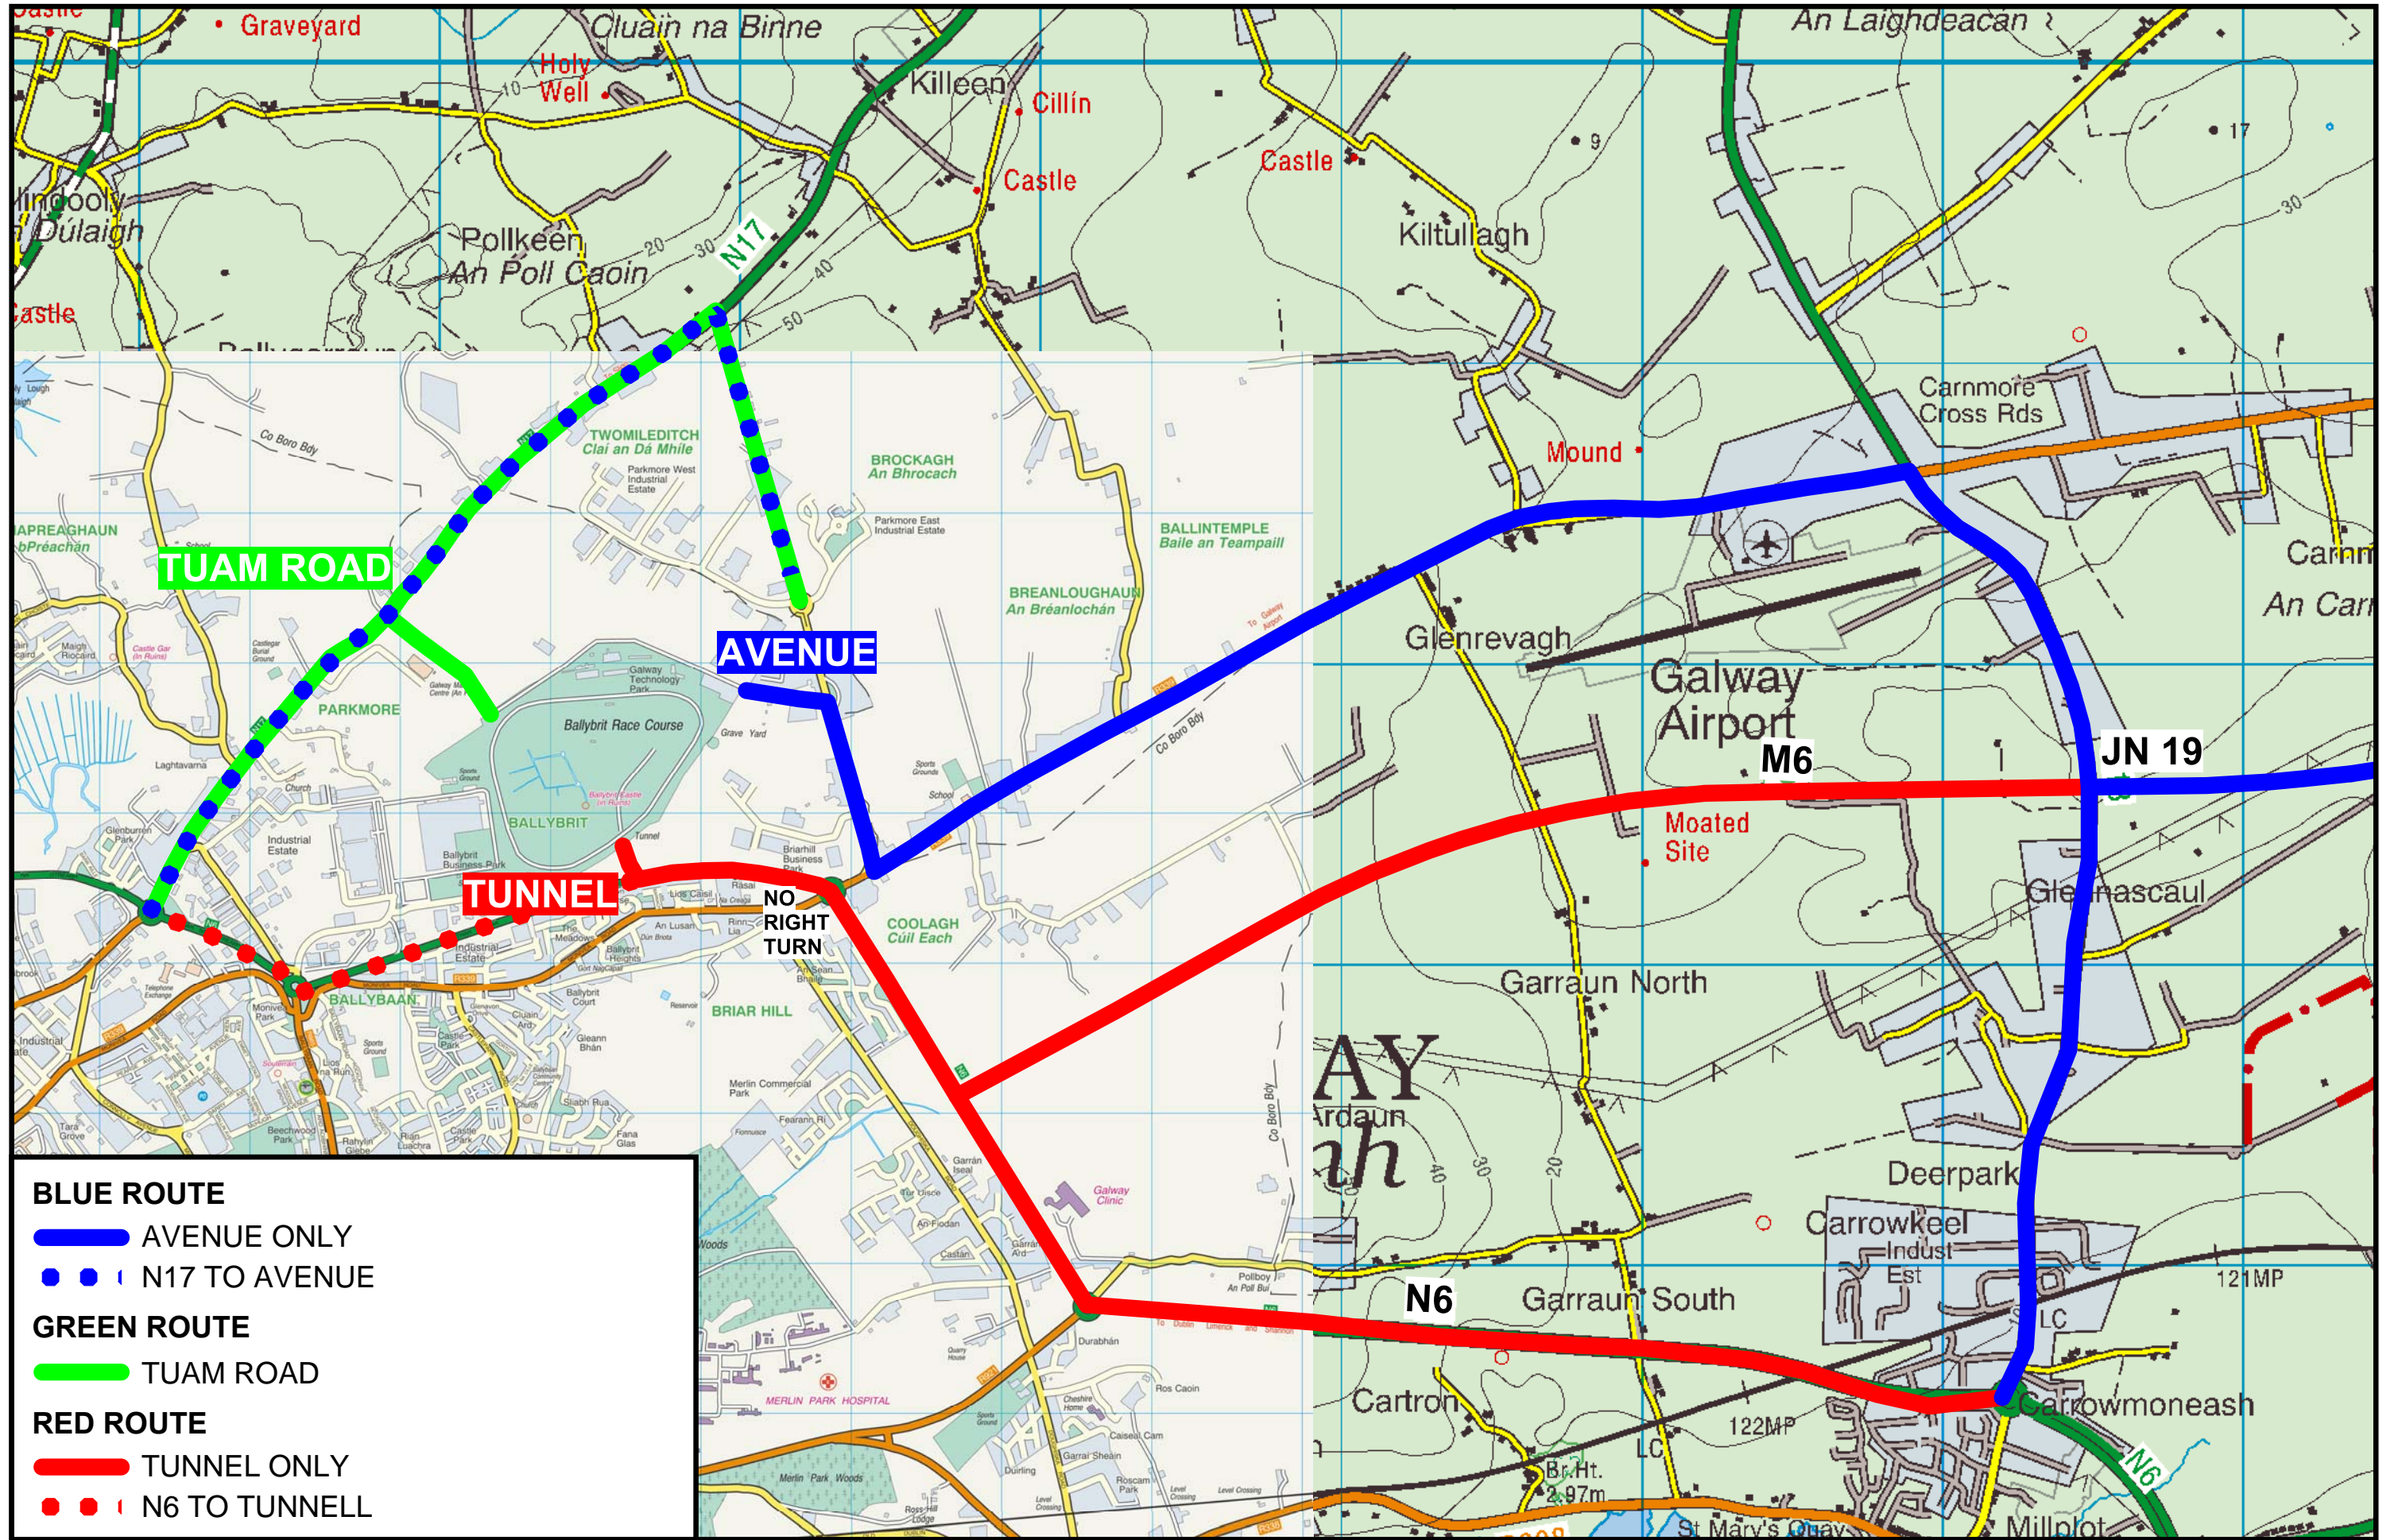

# GALWAY RACING FESTIVAL TRAFFIC MAP

An Garda Siochana  
SCALE: 1:20,000

- BLUE ROUTE**
- AVENUE ONLY
  - N17 TO AVENUE
- GREEN ROUTE**
- TUAM ROAD
- RED ROUTE**
- TUNNEL ONLY
  - N6 TO TUNNEL

Map prepared by: PAUL CREANER, Garda Mapping Section. Permit No. EN 00197010 OSI © Copyright. All rights reserved 2009

PLOT DATE: 26/7/2010  
TBC REF: